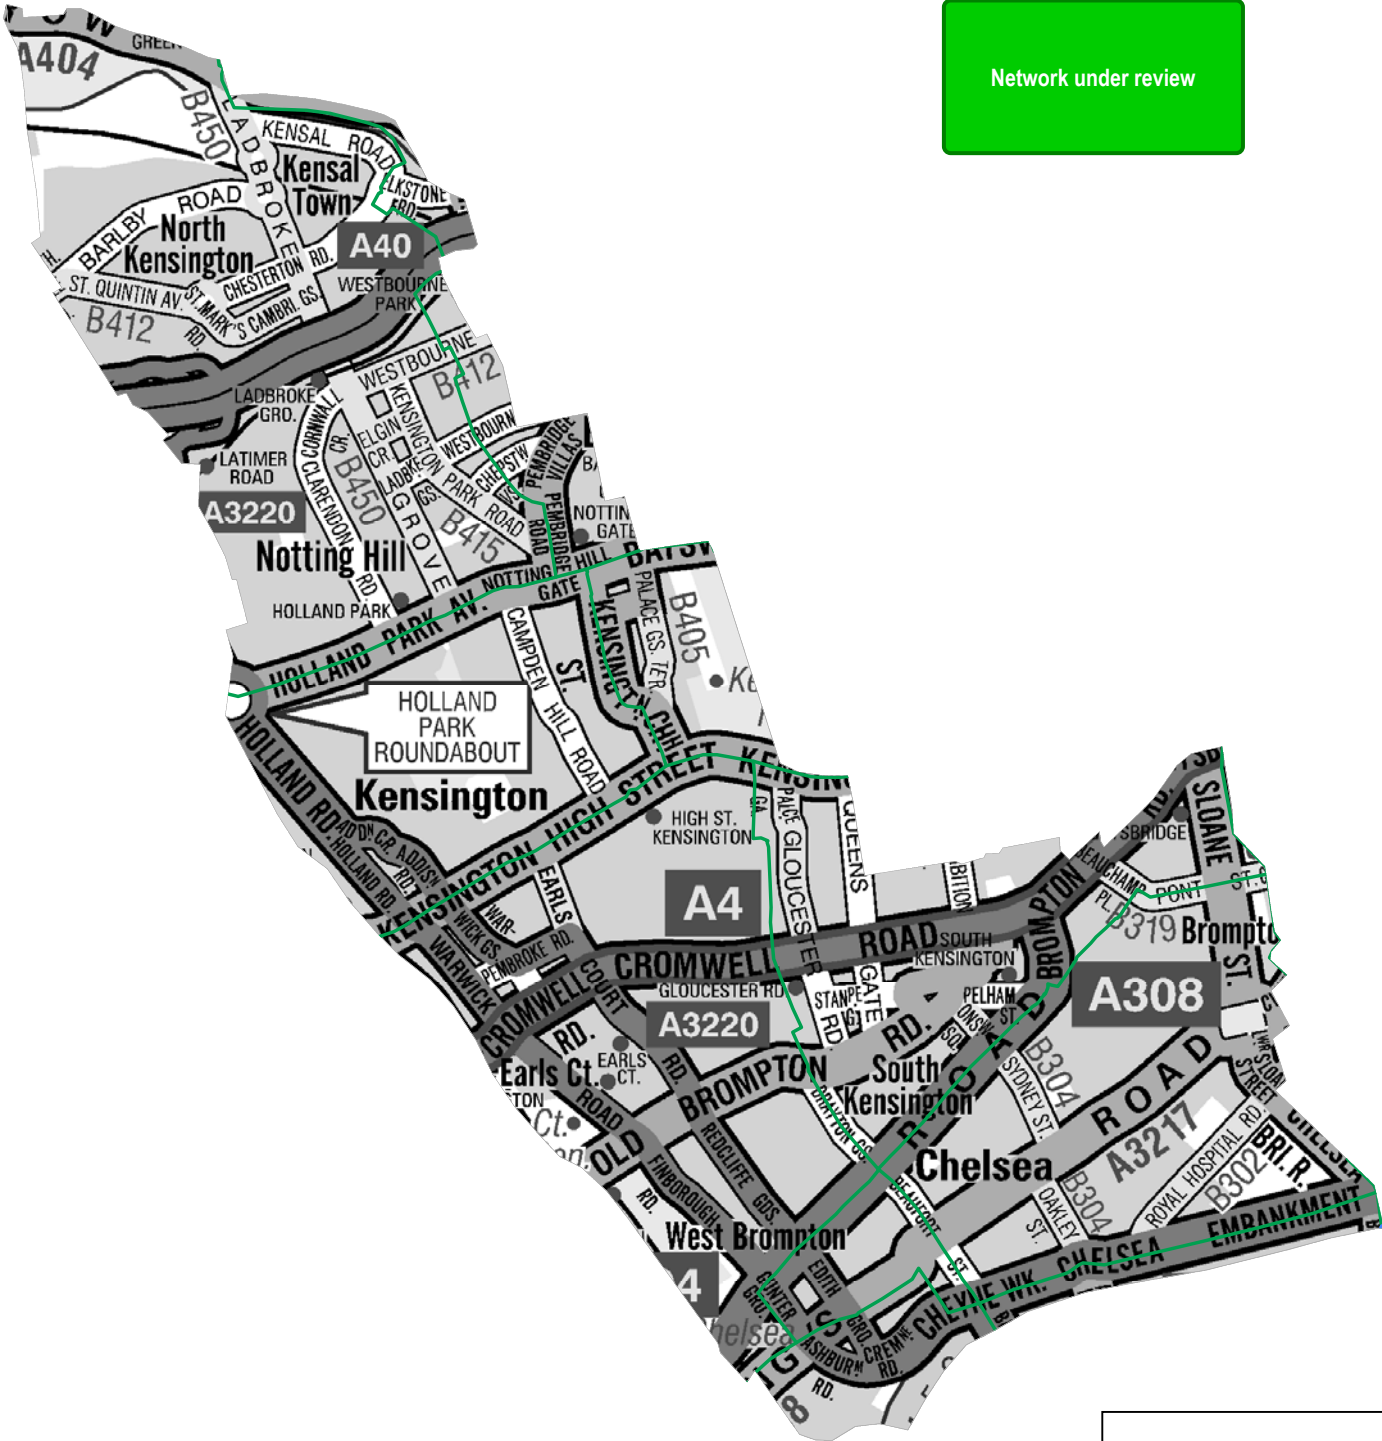

**KENSINGTON
& CHELSEA**

Network under review

London Cycling Network
**KENSINGTON
& CHELSEA**
2002/3 Completed Scheme

Key
 — LCN+ Network
 — 2002/3 Completed Scheme